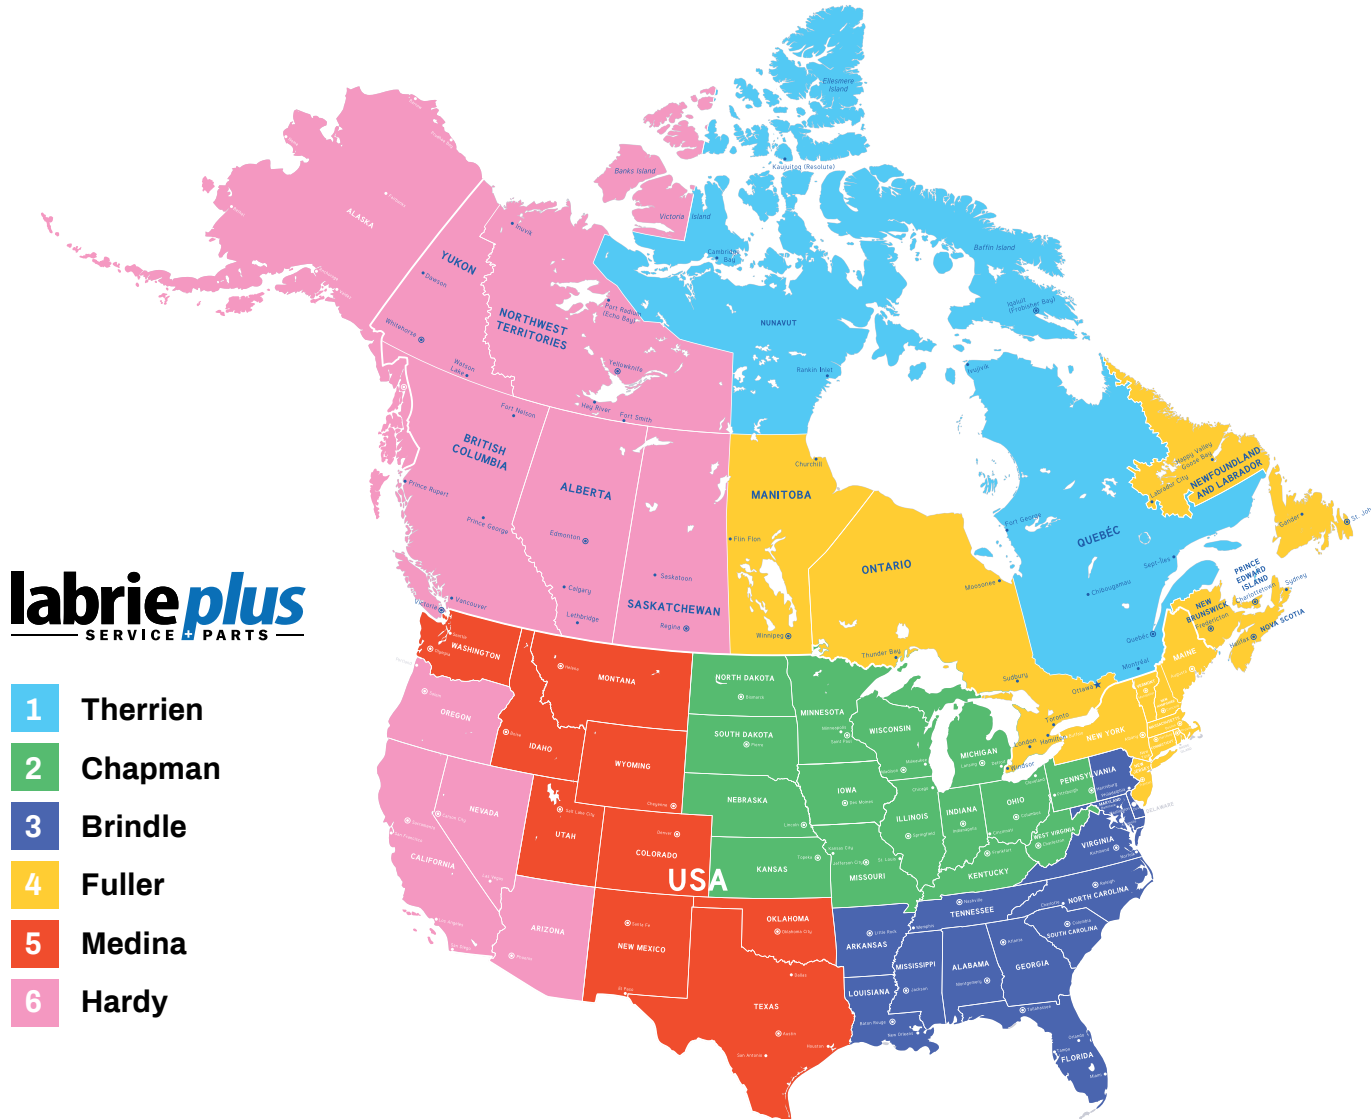

PREMIUM PRODUCTS - PREMIUM SUPPORT

Field Service Representatives

DRIVE EXCELLENCE™

labriepius
SERVICE PARTS

- 1 Therrien
- 2 Chapman
- 3 Brindle
- 4 Fuller
- 5 Medina
- 6 Hardy

175-B, route Marie-Victorin, Levis, Quebec, Canada, G7A 2T3
Toll Free: 1-800-463-6638 | Telephone: 418-831-8250
sales@labriegrup.com | www.labriegrup.com

United States of America
1198 Shattuck Industrial Blvd, Lafayette, GA, 30728
Toll Free: 1-800-231-2771
usa.labriepius.com | partorderusa@labriepius.com

Canada
455 Ave 1, Levis, Quebec, Canada, G6W 5M6
Toll Free: 1-877-452-2743
canada.labriepius.com | labriepiucc@labriegrup.com