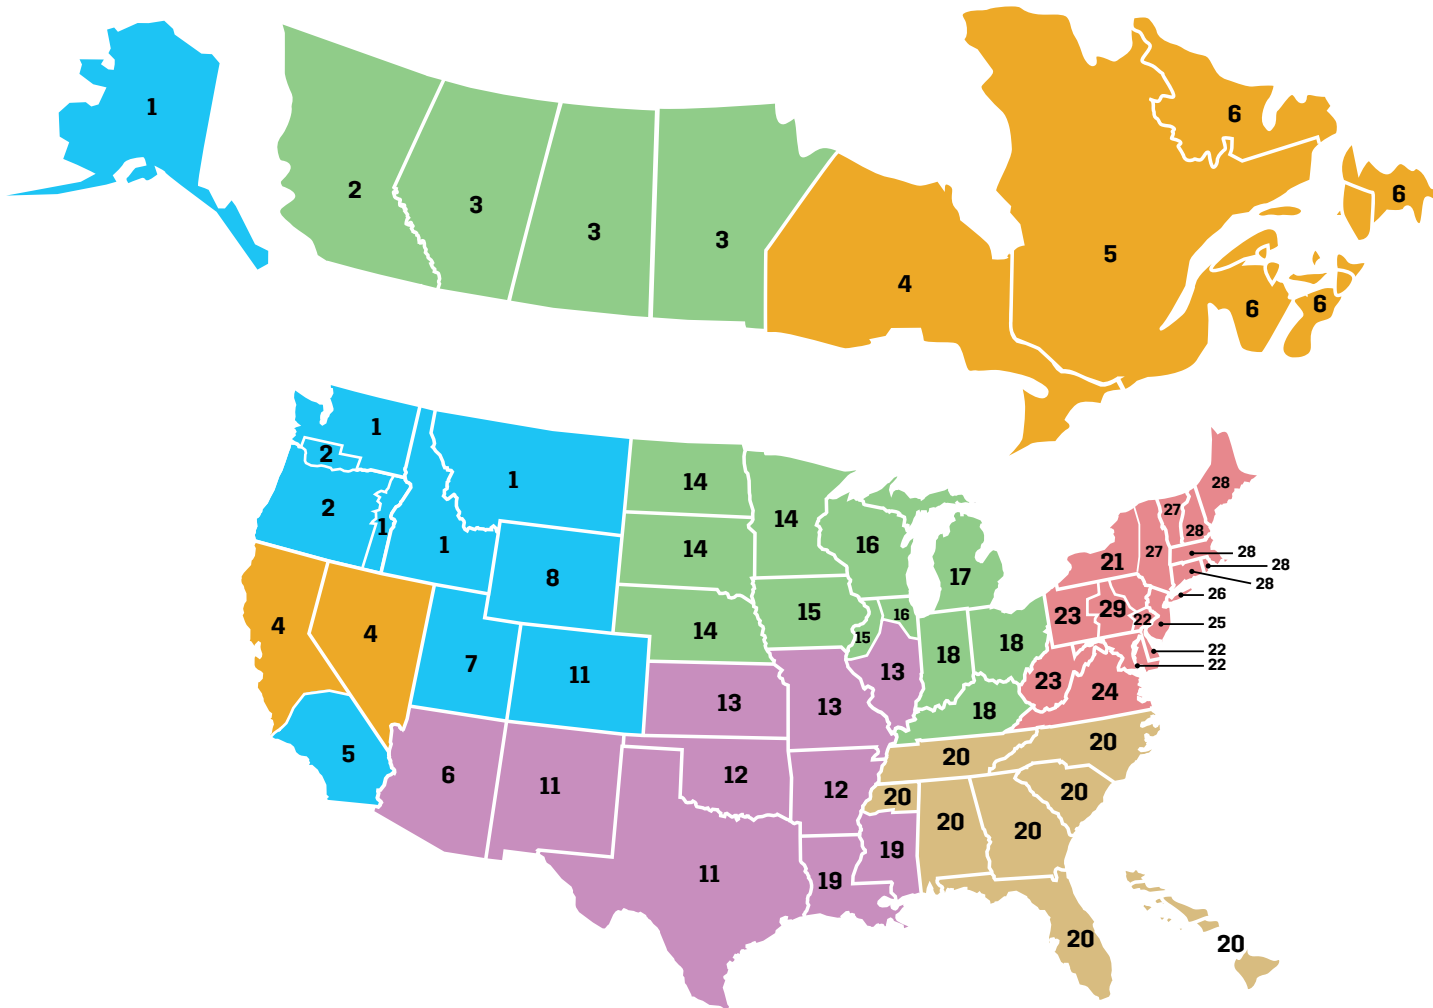

Réseau de distributeurs

Alaska & Canada

1. [Alaska Municipal Equipment, LLC](#)
2. [Rollins Machinery Limited](#)
3. [Superior North America](#)
4. [Labrie Environmental Group Canada](#)
5. [Labrie Environmental Group Canada](#)
6. [Saunders Equipment Ltd.](#)

É.-U. & Caraïbes

1. [SWS Equipment, LLC.](#)
2. [General Equipment Company](#)
4. [Arata Equipment Company](#)
5. [Municipal Maintenance Equipment](#)
6. [Norwood Equipment Company](#)
7. [Olympus Equipment](#)
8. [Ameri-Tech Equipment Company](#)
9. [Labrie Environmental Group](#)
11. [Reliance Truck and Equipment, LLC.](#)
12. [J&R Equipment](#)
13. [Key Equipment & Supply](#)
14. [Sanitation Products](#)
15. [Kilburg Equipment Inc.](#)
16. [R.N.O.W., Inc.](#)
17. [Fredrickson Supply](#)
18. [Best Equipment](#)
19. [Covington Sales & Service, Inc.](#)
20. [Environmental Products Group](#)
21. [J&J Equipment](#)
22. [GranTurk Equipment Co., Inc.](#)
23. [Total Equipment Solutions](#)
24. [Infrastructure Solutions Group](#)
25. [Sanitation Equipment Corporation](#)
26. [Vasso Systems, Inc.](#)
27. [CEJJ, Inc](#)
28. [Sanitary Equipment](#)
29. [Graybill Equipment](#)

175-B, route Marie-Victorin, Lévis, Québec, Canada, G7A 2T3
Sans Frais: 1-800-463-6638 | Téléphone: 418-831-8250
ventes@labriegrup.com | www.grouperlabbrie.com

Canada
455 Ave 1, Lévis, Québec, Canada, G6W 5M6
Sans Frais: 1-877-452-2743 (24/7)
canada.labriepius.com | labriepiuqc@labriegrup.com

États-Unis d'Amérique
1198 Shattuck Industrial Blvd, Lafayette, GA, 30728
Sans Frais: 1-800-231-2771
usa.labriepius.com | partorderusa@labriepius.com