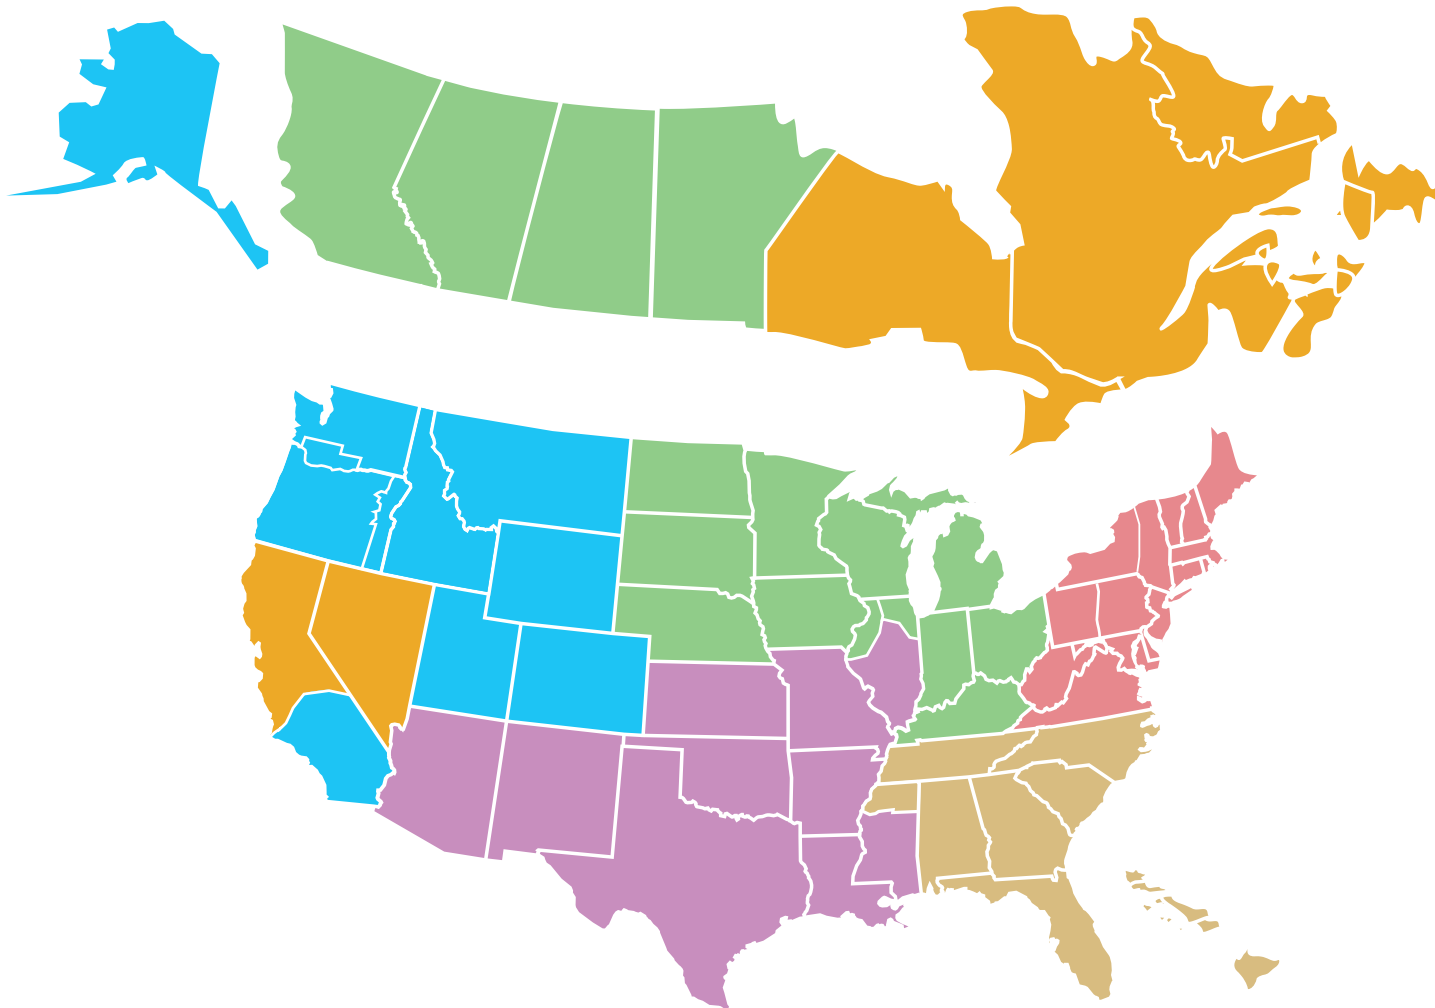

PREMIUM PRODUCTS - PREMIUM SUPPORT

Regional Sales Manager

DRIVE EXCELLENCE™

- Andrew Levasseur
- Louis-Charles Lefebvre
- Jerome Rendon
- Mark Kearney
- Craig Williams
- Rich Jones

175-B, route Marie-Victorin, Levis, Quebec, Canada, G7A 2T3
Toll Free: 1-800-463-6638 | Telephone: 418-831-8250
sales@labriegrup.com | www.labriegrup.com

United States of America
1198 Shattuck Industrial Blvd, Lafayette, GA, 30728
Toll Free: 1-800-231-2771
usa.labriepius.com | partorderusa@labriepius.com

Canada
455 Ave 1, Levis, Quebec, Canada, G6W 5M6
Toll Free: 1-877-452-2743
canada.labriepius.com | labriepiuc@labriegrup.com