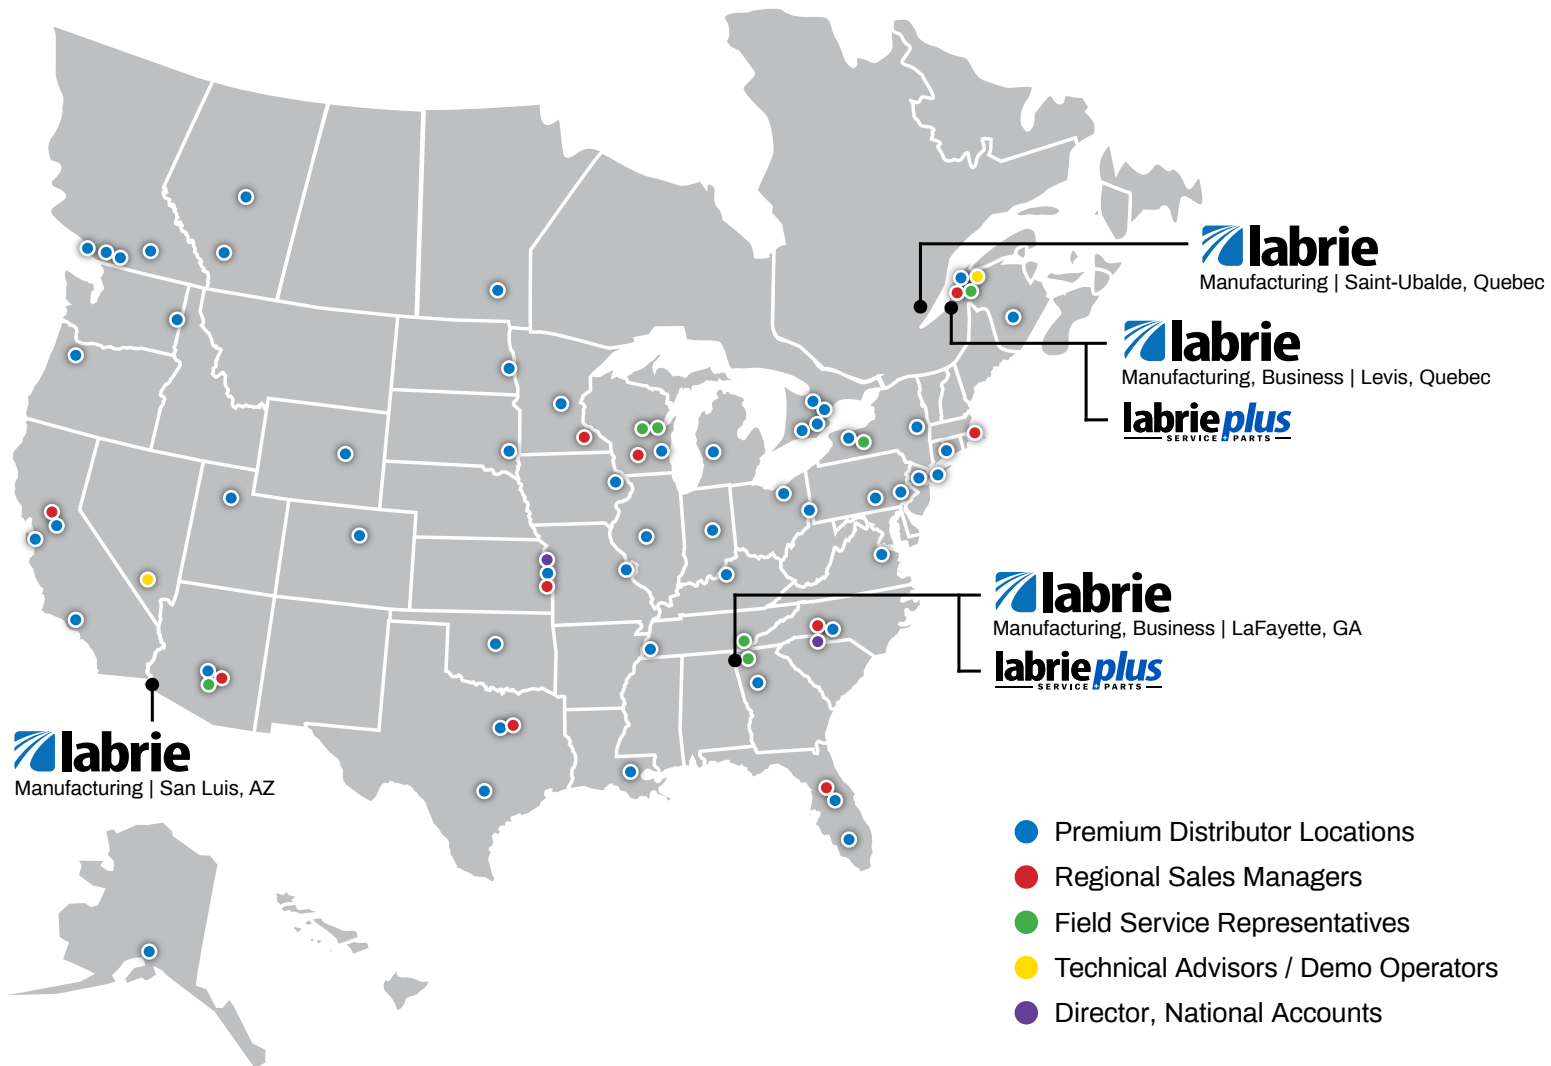

Sales, Service & Parts

175-B, route Marie-Victorin, Levis, Quebec, Canada, G7A 2T3
Toll Free: 1-800-463-6638 | Telephone: 418-831-8250
sales@labriegrup.com | www.labriegrup.com

United States of America
1198 Shattuck Industrial Blvd, Lafayette, GA, 30728
Toll Free: 1-800-231-2771
usa.labrieplus.com | partorderusa@labrieplus.com

Distributor Network

Alaska & Canada

- 1. [Alaska Municipal Equipment, LLC](#)
- 2. [Rollins Machinery Limited](#)
- 3. [Superior North America](#)
- 4. [Labrie Environmental Group Canada](#)
- 5. [Labrie Environmental Group Canada](#)
- 6. [Saunders Equipment Ltd.](#)

United States of America
1198 Shattuck Industrial Blvd, Lafayette, GA, 30728
Toll Free: 1-800-231-2771
usa.labriepius.com | partorderusa@labriepius.com

Canada
455 Ave 1, Levis, Quebec, Canada, G6W 5M6
Toll Free: 1-877-452-2743
canada.labriepius.com | labriepiuc@labriegrup.com

United States of America
1198 Shattuck Industrial Blvd, Lafayette, GA, 30728
Toll Free: 1-800-231-2771
usa.labriepius.com | partorderusa@labriepius.com

Canada
455 Ave 1, Levis, Quebec, Canada, G6W 5M6
Toll Free: 1-877-452-2743
canada.labriepius.com | labriepiucc@labriegrup.com